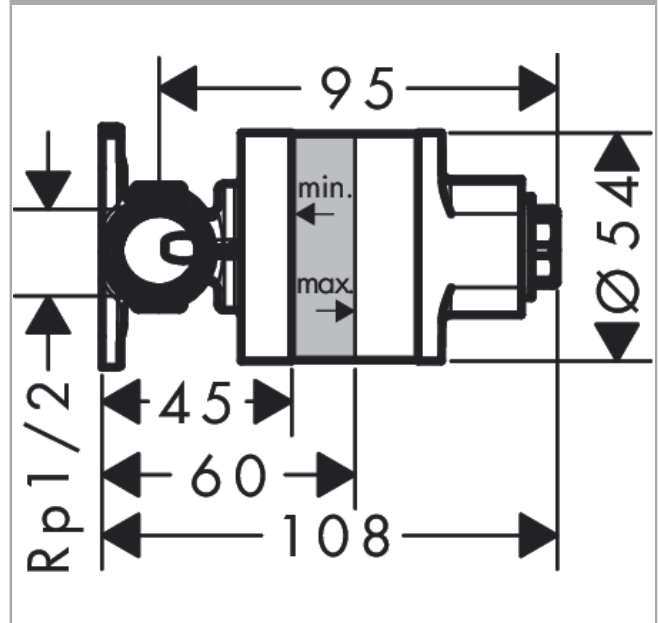

**Basic set for mixed water bidette**Finish: n.a. Article Number: **29235180****Description****product features**

- suitable for: all bidette hand showers for mixed water
- wall-mounted
- minimum mounting depth: 45 mm
- maximum mounting depth: 60 mm
- connection dimension: Rp 1/2
- hot and cold water connection necessary

**Product image****Scale drawing**

**Basic set for mixed water bidette**  
 Finish: n.a. Article Number: 29235180

Exploded Drawing

Year of production: >10/22

**Basic set for mixed water bidette**  
 Finish: n.a. Article Number: 29235180

**Spare part list**

Year of production: >10/22

Pos.	Description	Article Number	PC	PU
1	flushing unit complete	94573000	8	1
2	O-ring 18x2	98181000	2	1
3	O-ring 8x2	98112000	1	1