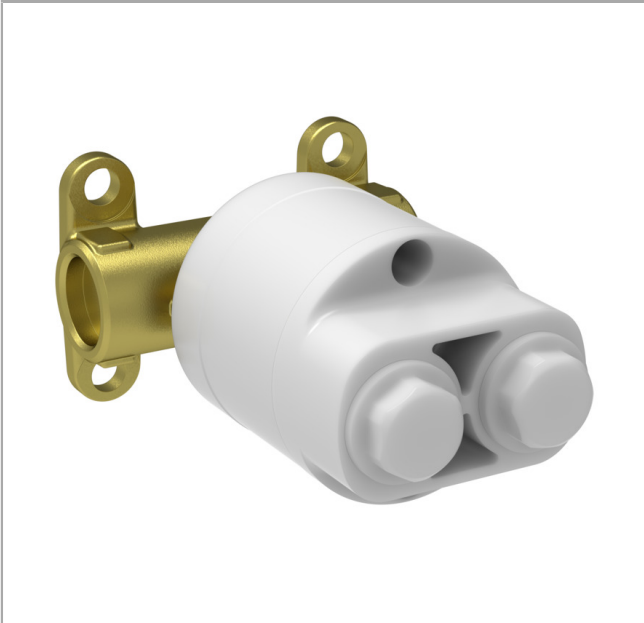

**Basic set for mixed water bidette**Finish: n.a. Article Number: **29235180****Description****product features**

- suitable for: all bidette hand showers for mixed water
- wall-mounted
- minimum mounting depth: 45 mm
- maximum mounting depth: 60 mm
- connection dimension: Rp 1/2
- hot and cold water connection necessary

**Product image****Scale drawing**

**Basic set for mixed water bidette**  
 Finish: n.a. Article Number: 29235180

Exploded Drawing

Year of production: >10/22

**Basic set for mixed water bidette**  
 Finish: n.a. Article Number: 29235180

**Spare part list**

Year of production: >10/22

Pos.	Description	Article Number	PC	PU
1	flushing unit complete	94573000	8	1
2	O-ring 18x2	98181000	2	1
3	O-ring 8x2	98112000	1	1