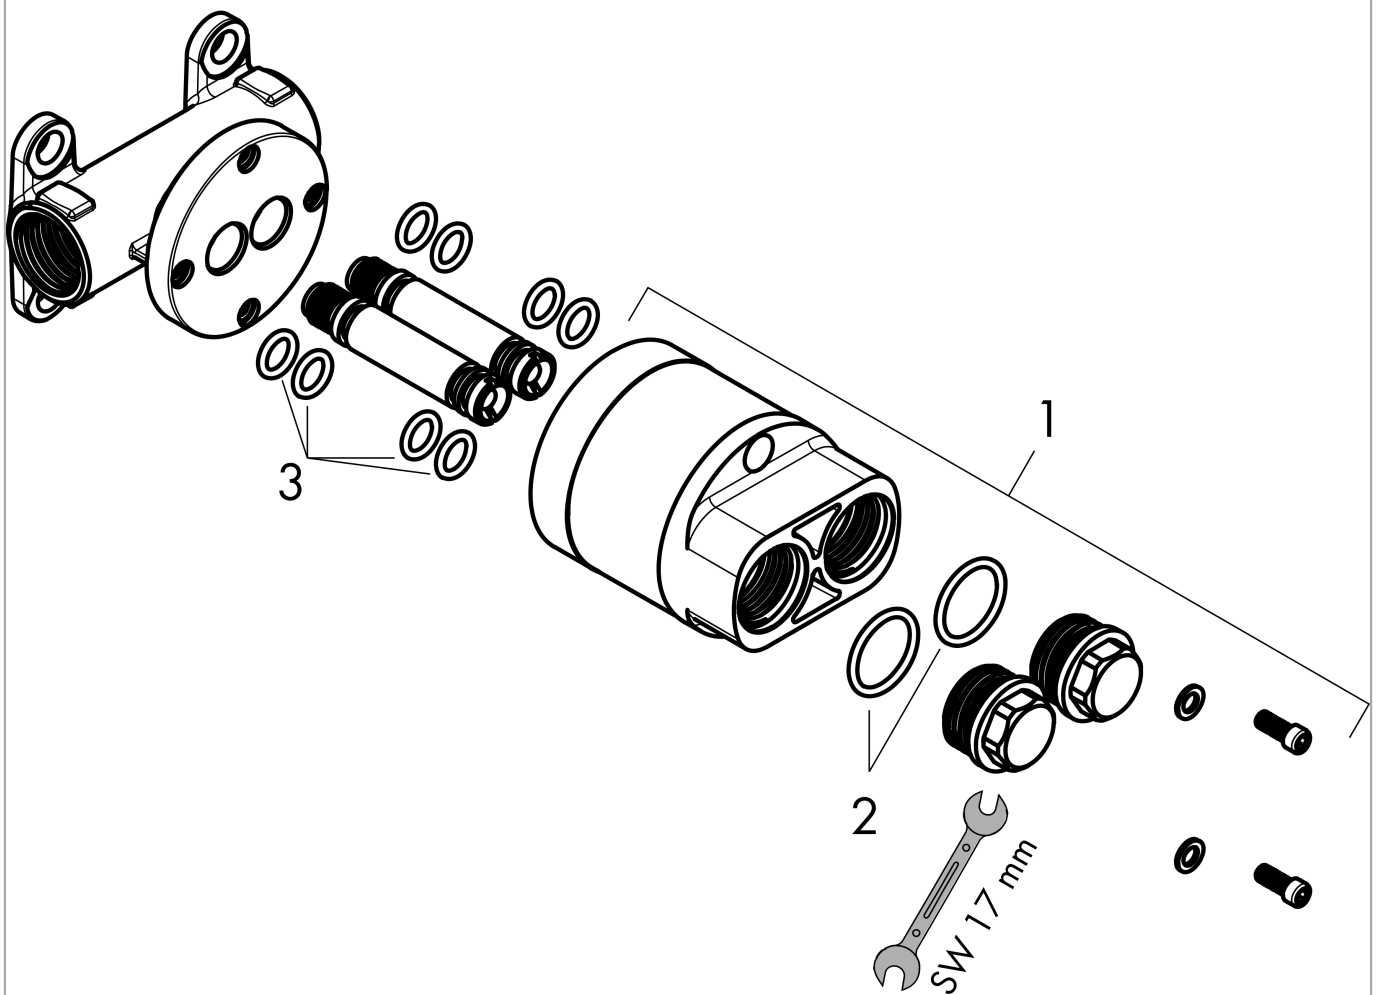

**Basic set for mixed water bidette**Finish: n.a. Article Number: **29235180****Description****product features**

- suitable for: all bidette hand showers for mixed water
- wall-mounted
- minimum mounting depth: 45 mm
- maximum mounting depth: 60 mm
- connection dimension: Rp 1/2
- hot and cold water connection necessary

**Product image****Scale drawing**

**Basic set for mixed water bidette**  
 Finish: n.a. Article Number: 29235180

Exploded Drawing

Year of production: >10/22

**Basic set for mixed water bidette**  
 Finish: n.a. Article Number: 29235180

**Spare part list**

Year of production: >10/22

Pos.	Description	Article Number	PC	PU
1	flushing unit complete	94573000	8	1
2	O-ring 18x2	98181000	2	1
3	O-ring 8x2	98112000	1	1